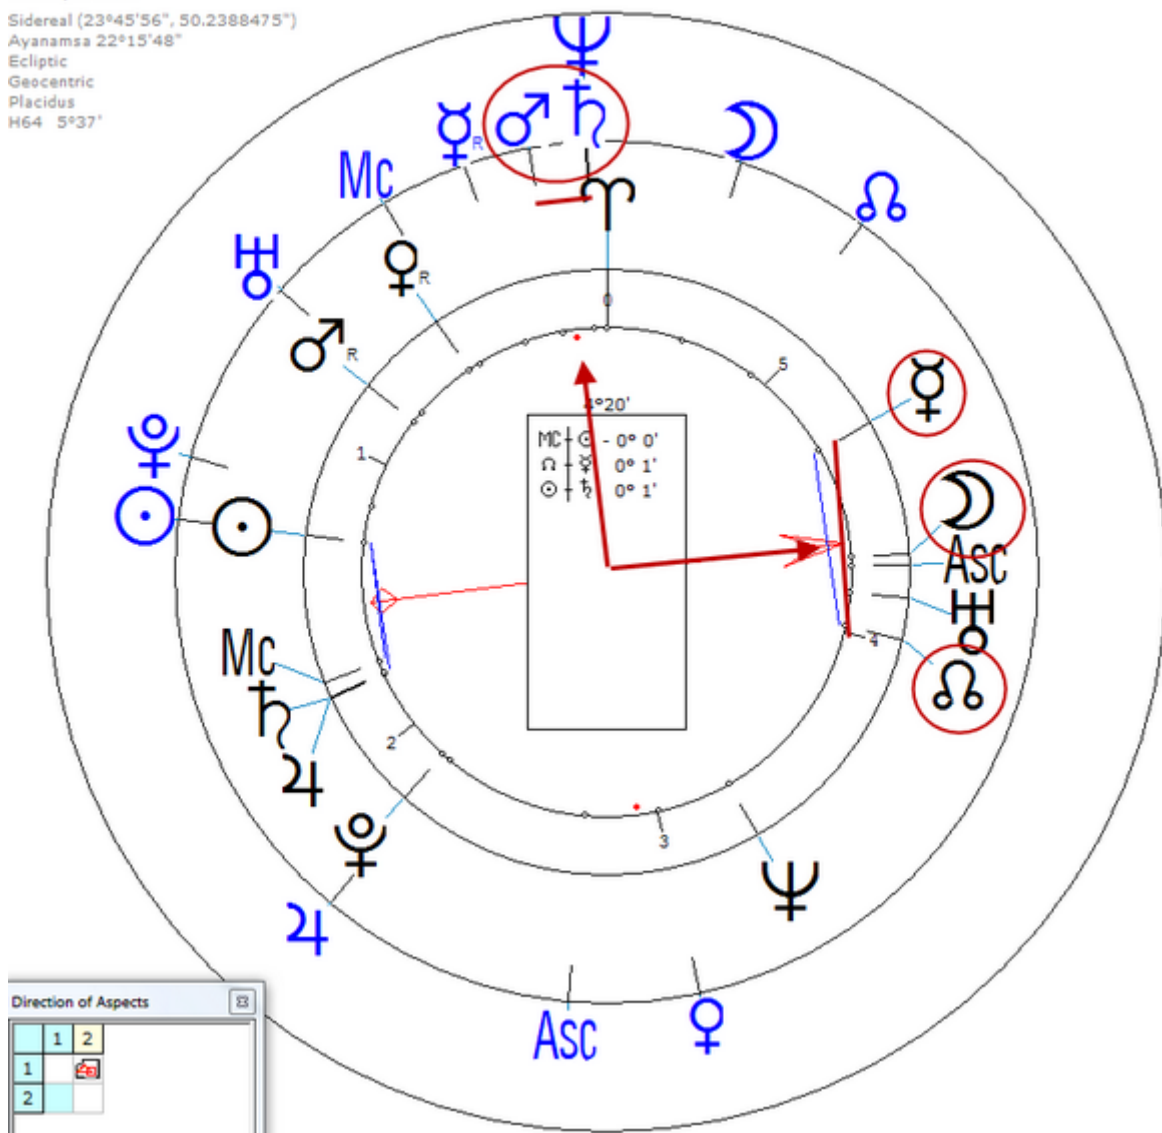

Falconetti, Renée

21 July 1892 at 14:00 (= 2:00 PM)Pantin, France, 48n54, 2e24
French stage and film actress.

<https://www.astro.com/astro-databank/Falconetti,_Ren%C3%A9e>

Death by Suicide 12 December 1946 in Buenos Aires, Argentina

Solar Return (Harmonic 64)

Solar $\♁/\♃ = ♀_n/\♁_n = ☽_n$

Falconetti, Renée

21 July 1892 Thu 14:00 (GMT+0:09) 48n54 2e24
Pantin, France

Sidereal (23°45'56", 50.2388475")

Ayanamsa 22°15'48"

Ecliptic

Geocentric

Placidus

H64 5°37'